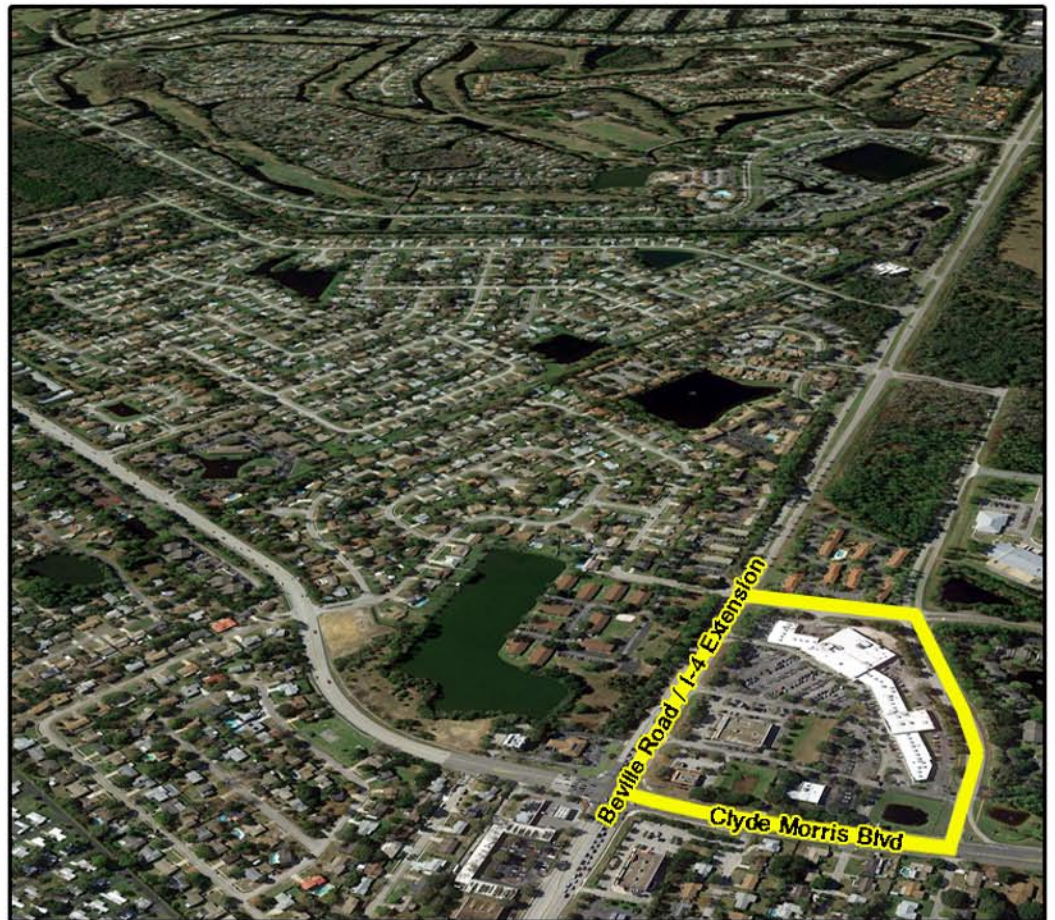

The Shoppes at Beville Road

Daytona Beach, FL

Site & Building Data:

100,000 Sq Ft GLA
600 Parking Spaces

Trade Area Data:

Total Population: 128,064
Households: 57,898
College Population: 14,087
Ave HH Income: \$46,266
Intersection Traffic Count: +/- 70,000

300 North Nova Road • Ormond Beach • Florida • 32174 • (386) 673-3100 • fax (386) 673-8500

The Shoppes at Beville Road - Daytona Beach, Florida

Beville Salon	101
Pizza Hut	102
Green Turtle Kava Bar	103
Island Doctors	104
GNC	201
Lease Out For Signature	202
H&R Block	203
Publix	300
Publix Expansion opening 2023	401
Publix Expansion opening 2023	402
Coast Dental	403
Hotspot Tanning	404
Masterpiece Jewelers	404-B
Humana	405 - 407
Classy Nails	408
Asha Vapes & More	409
Anthony's Pizzeria	410
Available 2,000sf Restaurant	501
Available 10,585sf	502
Quest Diagnostics	601
Mariner Finance	602
7 Bubbles Boba Tea	603
Larry's Giant Subs	604
Miracle Ear	605
UPS Store	606
State Farm Insurance	607
New China King	701
Tropical Smoothie Cafe	702
Wayback Burgers	703
Outparcels:	
Walgreens	
Taco Bell	
Bank Of America	